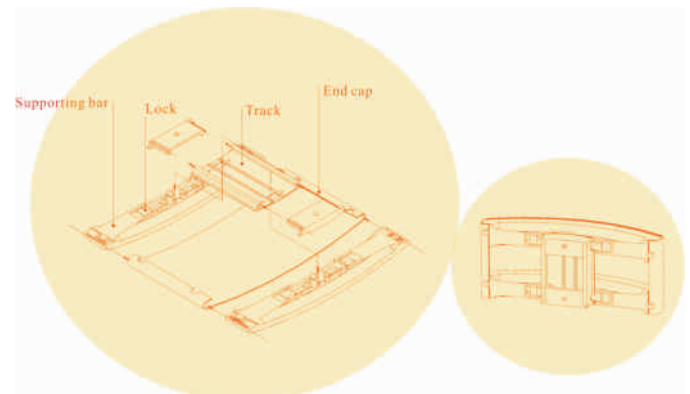

765 Series

Modulus	Standard dimension (H x W)
1N	29mm x 765mm
2N	61mm x 765mm
3N	93mm x 765mm
4N	125mm x 765mm
5N	157mm x 765mm
6N	189mm x 765mm
7N	221mm x 765mm
10N	317mm x 765mm
14N	445mm x 765mm
16N	509mm x 765mm
19N	605mm x 765mm
24N	765mm x 765mm
31N	989mm x 765mm
35N	1117mm x 765mm
40N	1277mm x 765mm
50N	1597mm x 765mm

Assembly drawing