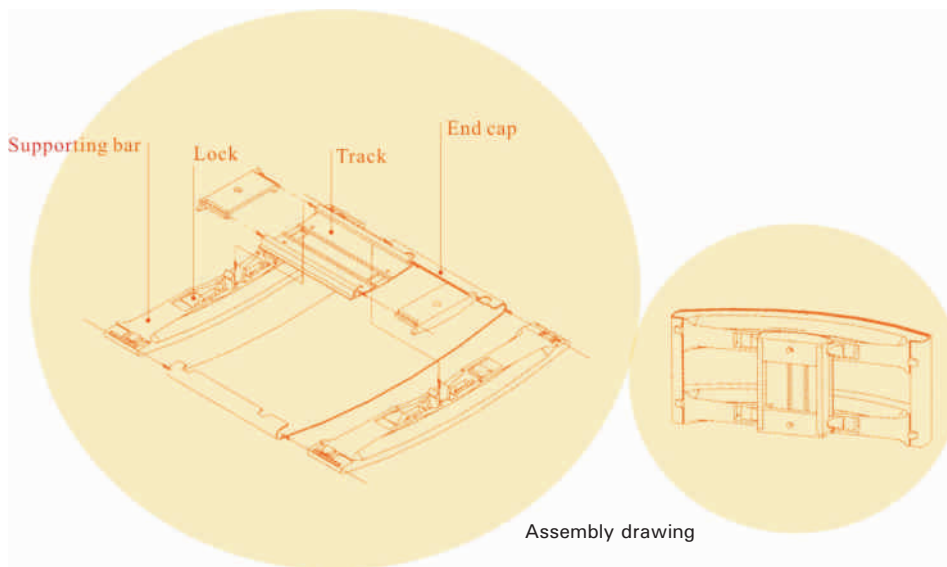

Assembly drawing

Curved Module

A Curved Face Sign System

32mm module

215 Series		305 Series		425 Series		530 Series	
Modulus	Standard dimension (H x W)	Modulus	Standard dimension (H x W)	Modulus	Standard dimension (H x W)	Modulus	Standard dimension (H x W)
1N	35mm x 215mm	1N	35mm x 305mm	1N	35mm x 425mm	1N	35mm x 530mm
2N	70mm x 215mm	2N	70mm x 305mm	2N	70mm x 425mm	2N	70mm x 530mm
3N	105mm x 215mm	3N	105mm x 305mm	3N	105mm x 425mm	3N	105mm x 530mm
4N	140mm x 215mm	4N	140mm x 305mm	4N	140mm x 425mm	4N	140mm x 530mm
5N	175mm x 215mm	5N	175mm x 305mm	5N	175mm x 425mm	5N	175mm x 530mm
6N	210mm x 215mm	6N	210mm x 305mm	6N	210mm x 425mm	6N	210mm x 530mm
8N	280mm x 215mm	8N	280mm x 305mm	8N	280mm x 25mm	8N	280mm x 530mm
10N	350mm x 215mm	10N	350mm x 305mm	10N	350mm x 425mm	10N	350mm x 530mm
12N	420mm x 215mm	12N	420mm x 305mm	12N	420mm x 425mm	12N	420mm x 530mm
17N	595mm x 215mm	17N	595mm x 305mm	17N	595mm x 425mm	17N	595mm x 530mm
24N	840mm x 215mm	24N	840mm x 305mm	24N	840mm x 425mm	24N	840mm x 530mm
28N	980mm x 215mm	28N	980mm x 305mm	28N	980mm x 425mm	28N	980mm x 530mm

600 Series

Modulus	Standard dimension (H x W)
1N	35mm x 600mm
2N	70mm x 600mm
3N	105mm x 600mm
4N	140mm x 600mm
5N	175mm x 600mm
6N	210mm x 600mm
8N	280mm x 600mm
10N	350mm x 600mm
12N	420mm x 600mm
17N	595mm x 600mm
24N	840mm x 600mm
28N	980mm x 600mm