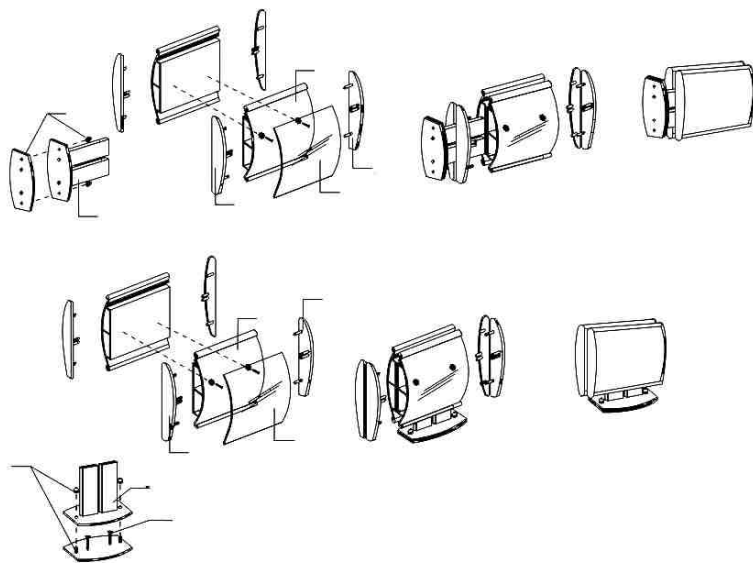

Curve Plus for hanging sign

S/N	Height x Width
Z1-01	200X800
Z1-02	320X700
Z1-03	352X700