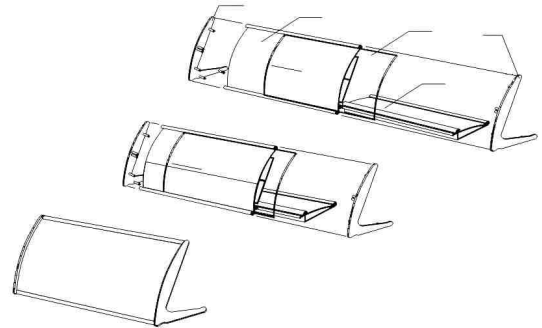

Curve Plus for suspension sign (Single side)

S/N	Height x Width	S/N	Height x Width
A15-01	115X220	A15-05	150X150
A15-02	115X260	A15-06	150X200
A15-03	115X280	A15-07	150X250
A15-04	115X300		

Curve Plus for hanging sign

S/N	Height x Width
Z1-01	200X800
Z1-02	320X700
Z1-03	352X700

Curve Plus™

Unique Sign Panel Holder

S/N	Height x Width
A14-26	200x200
A14-27	200x250
A14-28	200x300
A14-29	400x300
A14-30	500x500

S/N	Height x Width
A14-31	400x650
A14-32	400x500
A14-33	300x400
A14-34	300x300

Curve Plus for table sign

S/N	Height x Width
B2-01	115x180
B2-02	115x200
B2-03	115x250
B2-06	150x300

Curve Plus for table sign