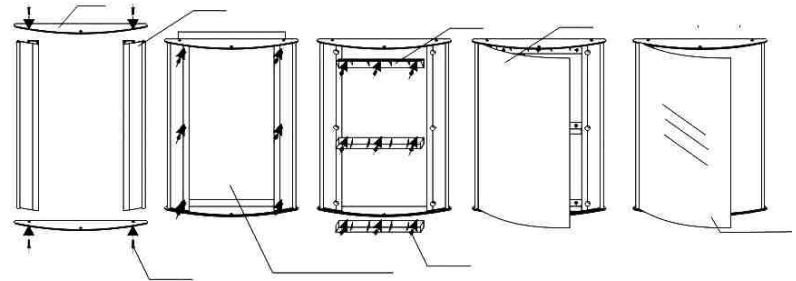

Curve Plus for suspension sign (Single side)

S/N	Height x Width	S/N	Height x Width
A15-01	115X220	A15-05	150X150
A15-02	115X260	A15-06	150X200
A15-03	115X280	A15-07	150X250
A15-04	115X300		

Curve Plus for hanging sign

S/N	Height x Width
Z1-01	200X800
Z1-02	320X700
Z1-03	352X700

Curve Plus™

Unique Sign Panel Holder

S/N	Height x Width
A14-26	200x200
A14-27	200x250
A14-28	200x300
A14-29	400x300
A14-30	500x500

S/N	Height x Width
A14-31	400x650
A14-32	400x500
A14-33	300x400
A14-34	300x300

Curve Plus for table sign

S/N	Height x Width
B2-01	115x180
B2-02	115x200
B2-03	115x250
B2-06	150x300

Curve Plus for table sign