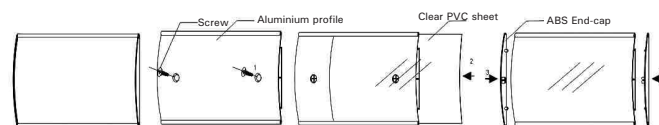

Curve Plus™

Unique Sign Panel Holder

CURVE PLUS sign system is truly unique, It can be used for almost any Project. It can give your design extra flexibility. Once the system is in place inserts can be changed and altered to suit the ever demanding 'changing' work place.

S/N	Drawing	Colour	Packing	Usage
CPT108		Silver	3metre/pc	115mm aluminium extrusion
CPT110		Grey	50pcs/corton	115mm ABS end-cap for desksign
CPT111		Grey	50pcs/corton	115mm ABS end-cap
CPT112		Grey	50pcs/corton	115mm ABS end-cap(double side)
CPT113		Grey	50pcs/corton	115mm ABS end-cap(double side)
CPT112-1		Grey	50pcs/corton	115mm /150mm ABS accessories
CPT114		Clear	900mm x 1200mm/pc	0.5mm Thk. PVC cover
CPT116		Silver	3metre/pc	65mm aluminium extrusion
CPT117		Grey	50pcs/corton	65mm ABS end-cap
CPT118		Silver	3metre/pc	65mm aluminium extrusion
CPT119		Grey	50pcs/corton	60mm ABS end-cap
CPT120		Clear	900mm x 1200mm/pc	0.3m Thk. PVC cover
CPT126		Silver	3metre/pc	150mm aluminium extrusion
CPT127		Grey	50pcs/corton	150mm ABS end-cap
CPT128		Black	50pcs/corton	150mm ABS end-cap(double side)
CPT129		Black	50pcs/corton	150mm ABS end-cap(double side)
CPT130		Black	50pcs/corton	150mm ABS end-cap for desksign
CPT132		Grey	50pcs/corton	200mm ABS end-cap
CPT134		Grey	50pcs/corton	300mm ABS end-cap
CPT135		Black	50pcs/corton	300mm ABS accessories
CPT136		Grey	50pcs/corton	400mm ABS end-cap
CPT137		Black	50pcs/corton	400mm ABS accessories
CPT138		Grey	50pcs/corton	500mm ABS accessories
CPT139		Black	50pcs/corton	500mm ABS end-cap
CPT140		Silver	3metre/pc	200mm aluminium extrusion
CPT144		Clear	900mm x 1200mm/pc	0.8mm Thk. PVC cover

Curve Plus family

Curve Plus™

Unique Sign Panel Holder

S/N	Height x Width
A14-13	60X90
A14-14	60X120
A14-15	60X150
A14-16	60X200
A14-17	60X250
A14-18	60X300

S/N	Height x Width
A14-07	65X90
A14-08	65X120
A14-09	65X150
A14-10	65X200
A14-11	65X250
A14-12	65X300