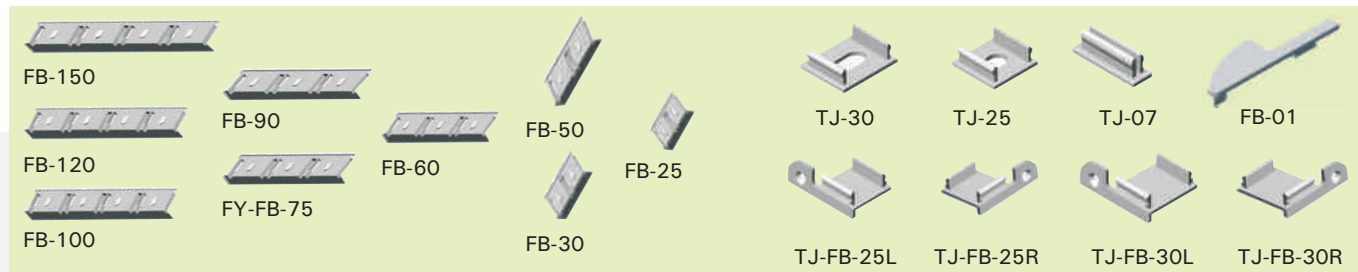

Magic Module™

A Planar Sign System

MAGIC MODULE FLAT SIGN is a complete aluminium system which can be supplied as component or as finished signs. Width of planar panel is no limit. Height of flat panel is based on a 25mm or 30mm module. Texting options are screenprint or vinyl. system ideal for virtually any signage need, from simple personnel and identification signs, to complex directionals and directories.

Practical advantages always come first in the philosophy, placing, mounting, changing and replacing should be possible with just one flick of the wrist.

M-XX Signbands

Aluminium Signbands

Code	Standard heights	Code	Standard heights
M-7*	7mm	M-30	30mm
M-25	25mm	M-60	60mm
M-50	50mm	M-90	90mm
M-75	75mm	M-120	120mm
	100mm	M-150	150mm

*Curved Face Sign Band

ABS End Caps & Clips

Aluminium Side Tracks

Fig. 1 Fig. 2 Fig. 3

Directory signs

Directional signs

Toilet signs

Rooms signs