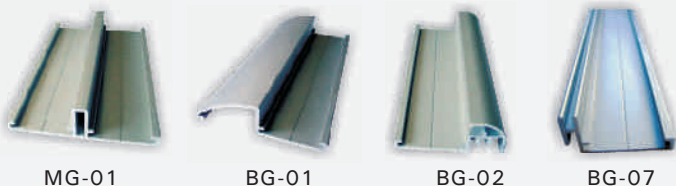

Magic Module™

A Planar Sign System

MAGIC MODULE FLAT SIGN is a complete aluminium system which can be supplied as component or as finished signs. Width of planar panel is no limit. Height of flat panel is based on a 25mm or 30mm module. Texting options are screenprint or vinyl. system ideal for virtually any signage need, from simple personnel and identification signs, to complex directionals and directories.

Practical advantages always come first in the philosophy, placing, mounting, changing and replacing should be possible with just one flick of the wrist.

M-XX Signbands

Aluminium Signbands

Code	Standard heights	Code	Standard heights
M-7*	7mm	M-30	30mm
M-25	25mm	M-60	60mm
M-50	50mm	M-90	90mm
M-75	75mm	M-120	120mm
	100mm	M-150	150mm

*Curved Face Sign Band

ABS End Caps & Clips

Aluminium Side Tracks

Fig. 1 Fig. 2 Fig. 3

Directory signs

Directional signs

Toilet signs

Rooms signs