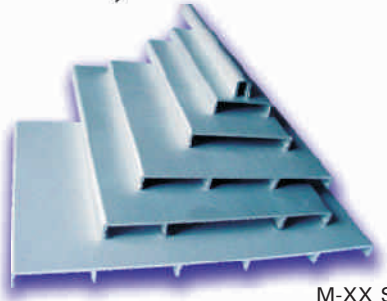

Magic Module™

A Planar Sign System

MAGIC MODULE FLAT SIGN is a complete aluminium system which can be supplied as component or as finished signs. Width of planar panel is no limit. Height of flat panel is based on a 25mm or 30mm module. Texting options are screenprint or vinyl. system ideal for virtually any signage need, from simple personnel and identification signs, to complex directionals and directories.

Practical advantages always come first in the philosophy, placing, mounting, changing and replacing should be possible with just one flick of the wrist.

M-XX Signbands

Aluminium Signbands

Code	Standard heights	Code	Standard heights
M-7*	7mm	M-30	30mm
M-25	25mm	M-60	60mm
M-50	50mm	M-90	90mm
M-75	75mm	M-120	120mm
	100mm	M-150	150mm

*Curved Face Sign Band

ABS End Caps & Clips

Aluminium Side Tracks

Fig. 1 Fig. 2 Fig. 3

Directory signs

Directional signs

Toilet signs

Rooms signs