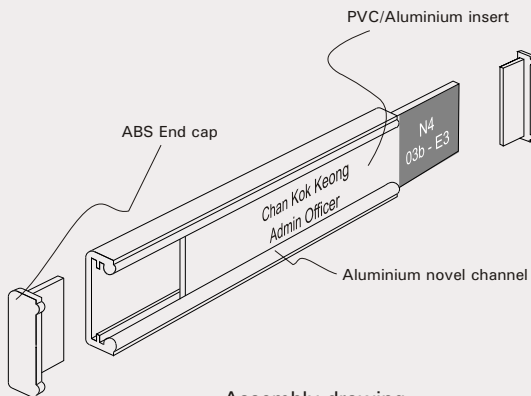

Novel Channel™

Classic Personnel & Cubicle Sign System

NOVEL CHANNEL is a flexible aluminium channel sign system which can be supplied as component or as finished signs. Texting options are screenprint or vinyl. There are 30mm and 45mm in height to choice from. A very important fact when it concerns signage. As the ability to change a text cheaply and quickly guarantees up-to-date signage.

Name plate with cubicle holder

Name plate with table stand

Room sign mounting the door

Name plate mounting the door

Ready to shipping for export

Novel channel c/w end caps (1"/1-1/2") Novel channel slim without end cap (1"/1-1/2"/2")

Our extrusion product line

Our extrusion product line

Assembly drawing

Typical dimension