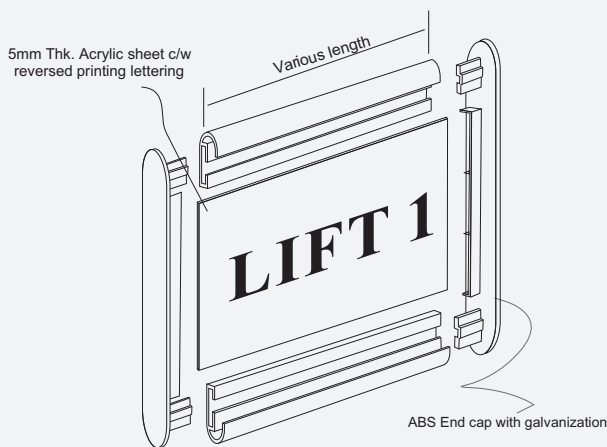

Novel Plus™

A Shining Sign System

NOVEL PLUS is a flexible aluminium frame sign system which can be supplied as component or as finished signs.

Texting options are screenprint or vinyl. NOVEL PLUS consists of aluminium extrusions, ABS end caps, corner joints and an interchangeable sheet. Length of end caps is available from 50mm to 250mm. There are special shining anodised colour to choice from. NOVEL PLUS can enhance a professional classic image with its design and colours at a low and justifiable investment rate. NOVEL PLUS can be used for door and wall plates.

Room signs

System characteristics

Describe	S/N	Overall length	Anodize colour
Aluminium extrusion	F-SG	2 metre	Polished gold
	F-SS	2 metre	Polished silver
	F-MS	3 metre	Matt silver
Describe	S/N	Length	Colour
ABS End cap	F-FB-50SG	50 mm	Polished gold
	F-FB-50SS	50 mm	Polished silver
	F-FB-50MB	50 mm	Black
	F-FB-75SG	75 mm	Polished gold
	F-FB-75SS	75 mm	Polished silver
	F-FB-75MB	75 mm	Black
	F-FB-100SG	100 mm	Polished gold
	F-FB-100SS	100 mm	Polished silver
	F-FB-100MB	100 mm	Black
	F-FB-150SG	150 mm	Polished gold
	F-FB-150SS	150 mm	Polished silver
	F-FB-150MB	150 mm	Black
ABS Corner joint	F-FB-250SG	250 mm	Polished gold
	F-FB-250SS	250 mm	Polished silver
	F-FB-250MB	250 mm	Black
	F-ZJ-SG		Polished gold
F-ZJ-SS		Polished silver	
F-ZJ-MS		Silver	

Assembly detail

Assembly detail

Aluminium extrusions

ABS End cap

Ready to shipping for export

Assembly drawing