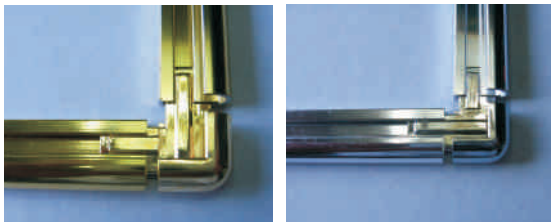

Novel Plus™

A Shining Sign System

NOVEL PLUS is a flexible aluminium frame sign system which can be supplied as component or as finished signs.

Texting options are screenprint or vinyl. NOVEL PLUS consists of aluminium extrusions, ABS end caps, corner joints and an interchangeable sheet. Length of end caps is available from 50mm to 250mm. There are special shining anodised colour to choice from. NOVEL PLUS can enhance a professional classic image with its design and colours at a low and justifiable investment rate. NOVEL PLUS can be used for door and wall plates.

Room signs

System characteristics

Describe	S/N	Overall length	Anodize colour
Aluminium extrusion	F-SG	2 metre	Polished gold
	F-SS	2 metre	Polished silver
	F-MS	3 metre	Matt silver
Describe	S/N	Length	Colour
ABS End cap	F-FB-50SG	50 mm	Polished gold
	F-FB-50SS	50 mm	Polished silver
	F-FB-50MB	50 mm	Black
	F-FB-75SG	75 mm	Polished gold
	F-FB-75SS	75 mm	Polished silver
	F-FB-75MB	75 mm	Black
	F-FB-100SG	100 mm	Polished gold
	F-FB-100SS	100 mm	Polished silver
	F-FB-100MB	100 mm	Black
	F-FB-150SG	150 mm	Polished gold
	F-FB-150SS	150 mm	Polished silver
	F-FB-150MB	150 mm	Black
ABS Corner joint	F-FB-250SG	250 mm	Polished gold
	F-FB-250SS	250 mm	Polished silver
	F-FB-250MB	250 mm	Black
	F-ZJ-SG		Polished gold
F-ZJ-SS		Polished silver	
F-ZJ-MS		Silver	

Assembly detail

Assembly detail

Aluminium extrusions

ABS End cap

Ready to shipping for export

Assembly drawing