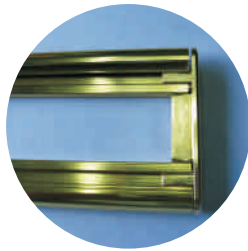

Novel Plus™

A Shining Sign System

NOVEL PLUS is a flexible aluminium frame sign system which can be supplied as component or as finished signs.

Texting options are screenprint or vinyl. NOVEL PLUS consists of aluminium extrusions, ABS end caps, corner joints and an interchangeable sheet. Length of end caps is available from 50mm to 250mm. There are special shining anodised colour to choice from. NOVEL PLUS can enhance a professional classic image with its design and colours at a low and justifiable investment rate. NOVEL PLUS can be used for door and wall plates.

Room signs

System characteristics

Describe	S/N	Overall length	Anodize colour
Aluminium extrusion	F-SG	2 metre	Polished gold
	F-SS	2 metre	Polished silver
	F-MS	3 metre	Matt silver
Describe	S/N	Length	Colour
ABS End cap	F-FB-50SG	50 mm	Polished gold
	F-FB-50SS	50 mm	Polished silver
	F-FB-50MB	50 mm	Black
	F-FB-75SG	75 mm	Polished gold
	F-FB-75SS	75 mm	Polished silver
	F-FB-75MB	75 mm	Black
	F-FB-100SG	100 mm	Polished gold
	F-FB-100SS	100 mm	Polished silver
	F-FB-100MB	100 mm	Black
	F-FB-150SG	150 mm	Polished gold
	F-FB-150SS	150 mm	Polished silver
	F-FB-150MB	150 mm	Black
ABS Corner joint	F-FB-250SG	250 mm	Polished gold
	F-FB-250SS	250 mm	Polished silver
	F-FB-250MB	250 mm	Black
	F-ZJ-SG		Polished gold
F-ZJ-SS		Polished silver	
F-ZJ-MS		Silver	

Assembly detail

Assembly detail

Aluminium extrusions

ABS End cap

Ready to shipping for export

Assembly drawing